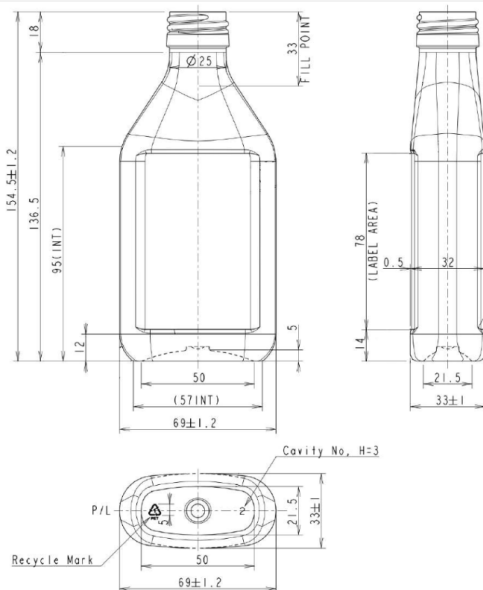

Flask 200

General info

Item no. (SKU):	
Family / Range:	MISC
Capacity:	200ml
Neck:	28 ROPP
Weight:	28
Shape:	Square
Material:	PET
Colour:	All Colours Available
Print Areas:	
Country of Origin:	Lithuania

Packaging Info

Packed in Boxes

Box Dimensions (mm):	594 x 394 x 448
Quantity per box (pcs):	
Boxes per pallet (pcs):	
Quantity per pallet (pcs):	
Net weight (kg):	
Gross weight (kg):	
Pallet height (mm):	2400

Packed in PE bags on trays (Full pallet)

Tray dimensions (mm):	1200 x 800 x 50
Quantity per tray (pcs):	380
Quantity per PE bag (pcs):	190
PE bags per tray (pcs):	2
Trays per pallet (pcs):	14
Quantity per pallet (pcs):	5320
Net weight (kg):	154
Gross weight (kg):	166
Pallet height (mm):	2400